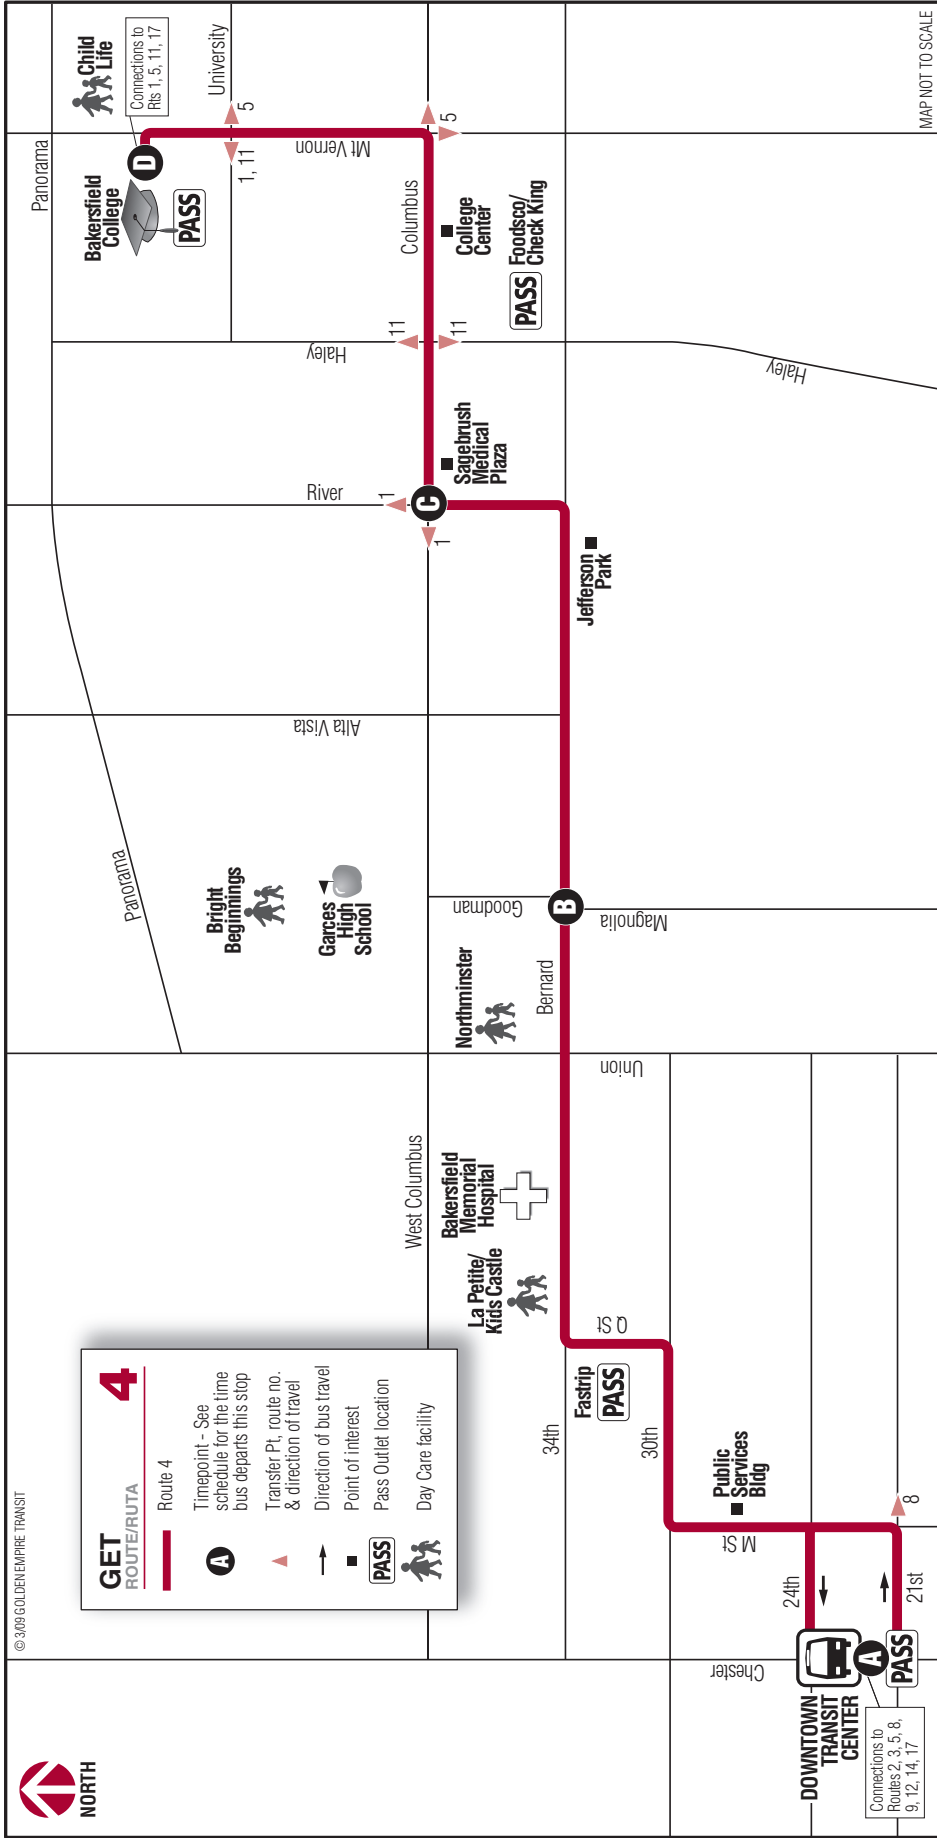

© 2009 GOLDEN EMPIRE TRANSIT

GET ROUTE/RUTA

4
Route 4

Timepoint - See schedule for the time bus departs this stop

Transfer Pt. route no. & direction of travel

Direction of bus travel

Point of interest

Pass Outlet location

Day Care facility

MAP NOT TO SCALE

4 Bakersfield College / Downtown

Monday - Friday

A CHESTER & 22ND	B BERNARD & MAGNOLIA	C COLUMBUS & RIVER	D BAKERSFIELD COLLEGE	C COLUMBUS & RIVER	B BERNARD & GOODMAN	A CHESTER & 22ND
From Downtown				To Downtown		
--	--	--	6:35	6:40	6:44	7:05
--	--	--	6:55	7:00	7:04	7:25
6:45	6:55	7:00	7:15	7:20	7:24	7:45
7:05	7:15	7:20	7:35	7:40	7:44	8:05
7:25	7:35	7:40	7:55	8:00	8:04	8:25
7:45	7:55	8:00	8:15	8:20	8:24	8:45
8:05	8:15	8:20	8:35	8:40	8:44	9:05
8:25	8:35	8:40	8:55	9:00	9:04	9:25
8:45	8:55	9:00	9:15	9:20	9:24	9:45
9:05	9:15	9:20	9:35	9:40	9:44	10:05
9:25	9:35	9:40	9:55	10:00	10:04	10:25
9:45	9:55	10:00	10:15	10:20	10:24	10:45
10:05	10:15	10:20	10:35	10:40	10:44	11:05
10:25	10:35	10:40	10:55	11:00	11:04	11:25
10:45	10:55	11:00	11:15	11:20	11:24	11:45
11:05	11:15	11:20	11:35	11:40	11:44	12:05
11:25	11:35	11:40	11:55	12:00	12:04	12:25
11:45	11:55	12:00	12:15	12:20	12:24	12:45
12:05	12:15	12:20	12:35	12:40	12:44	1:05
12:25	12:35	12:40	12:55	1:00	1:04	1:25
12:45	12:55	1:00	1:15	1:20	1:24	1:45
1:05	1:15	1:20	1:35	1:40	1:44	2:05
1:25	1:35	1:40	1:55	2:00	2:04	2:25
1:45	1:55	2:00	2:15	2:20	2:24	2:45
2:05	2:15	2:20	2:35	2:40	2:44	3:05
2:25	2:35	2:40	2:55	3:00	3:04	3:25
2:45	2:55	3:00	3:15	3:20	3:24	3:45
3:05	3:15	3:20	3:35	3:40	3:44	4:05
3:25	3:35	3:40	3:55	4:00	4:04	4:25
3:45	3:55	4:00	4:15	4:20	4:24	4:45
4:05	4:15	4:20	4:35	4:40	4:44	5:05
4:25	4:35	4:40	4:55	5:00	5:04	5:25
4:45	4:55	5:00	5:15	5:20	5:24	5:45
5:05	5:15	5:20	5:35	5:40	5:44	6:05
5:25	5:35	5:40	5:55	6:00	6:04	6:25
5:45	5:55	6:00	6:15	6:20	6:24	6:45
6:05	6:15	6:20	6:35	6:40	6:44	7:05
6:25	6:35	6:40	6:55	--	--	--
6:45	6:55	7:00	7:15	--	--	--