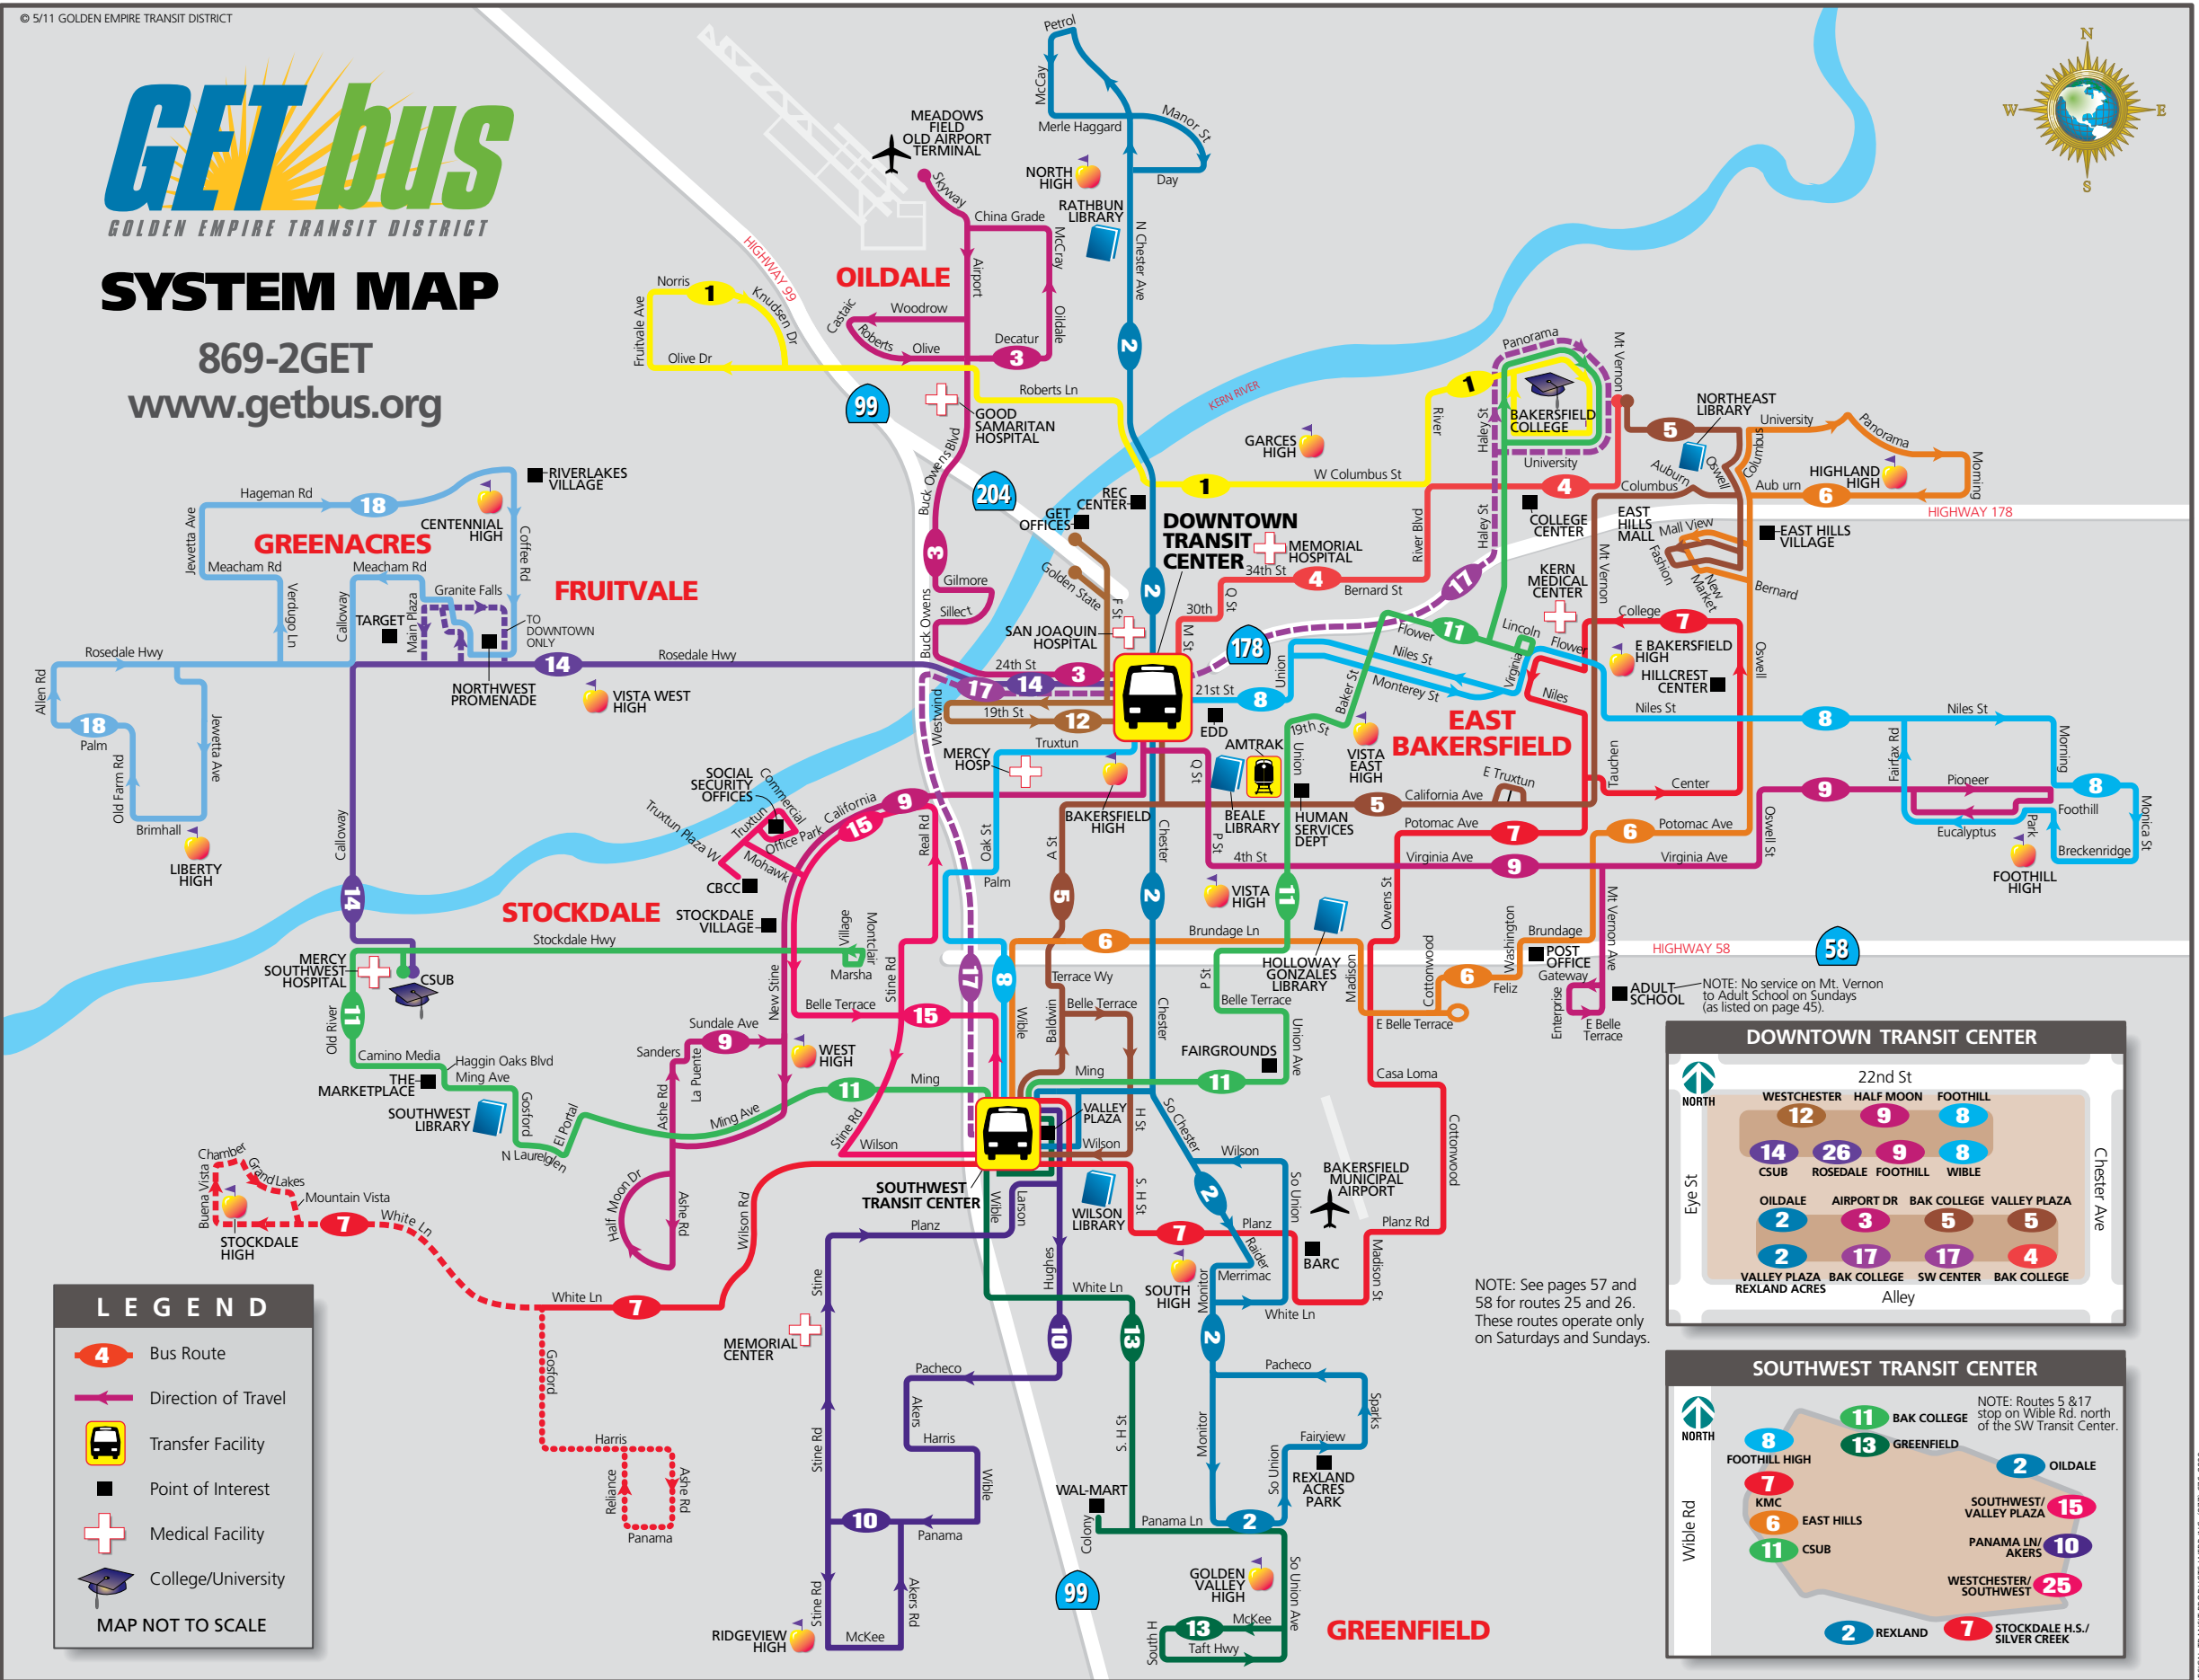

### LEGEND

- Bus Route
- Direction of Travel
- Transfer Facility
- Point of Interest
- Medical Facility
- College/University

MAP NOT TO SCALE

### DOWNTOWN TRANSIT CENTER

22nd St

WESTCHESTER 12	HALF MOON 9	FOOTHILL 8
CSUB 14	ROSDALE 26	FOOTHILL 8
OILDALE 2	AIRPORT DR 3	BAK COLLEGE 5
VALLEY PLAZA 2	BAK COLLEGE 17	SW CENTER 17
REXLAND ACRES	Alley	BAK COLLEGE 4

### SOUTHWEST TRANSIT CENTER

NOTE: Routes 5 & 17 stop on Wible Rd. north of the SW Transit Center.

FOOTHILL HIGH 8	BAK COLLEGE 11	GREENFIELD 13	OILDALE 2
KMC 7	EAST HILLS 6	CSUB 11	SOUTHWEST/VALLEY PLAZA 15
VALLEY PLAZA 2	REXLAND 2	STOCKDALE H.S./SILVER CREEK 7	PANAMA LN/AKERS 10
			WESTCHESTER/SOUTHWEST 25

Wible Rd

NOTE: See pages 57 and 58 for routes 25 and 26. These routes operate only on Saturdays and Sundays.

NOTE: No service on Mt. Vernon to Adult School on Sundays (as listed on page 45).