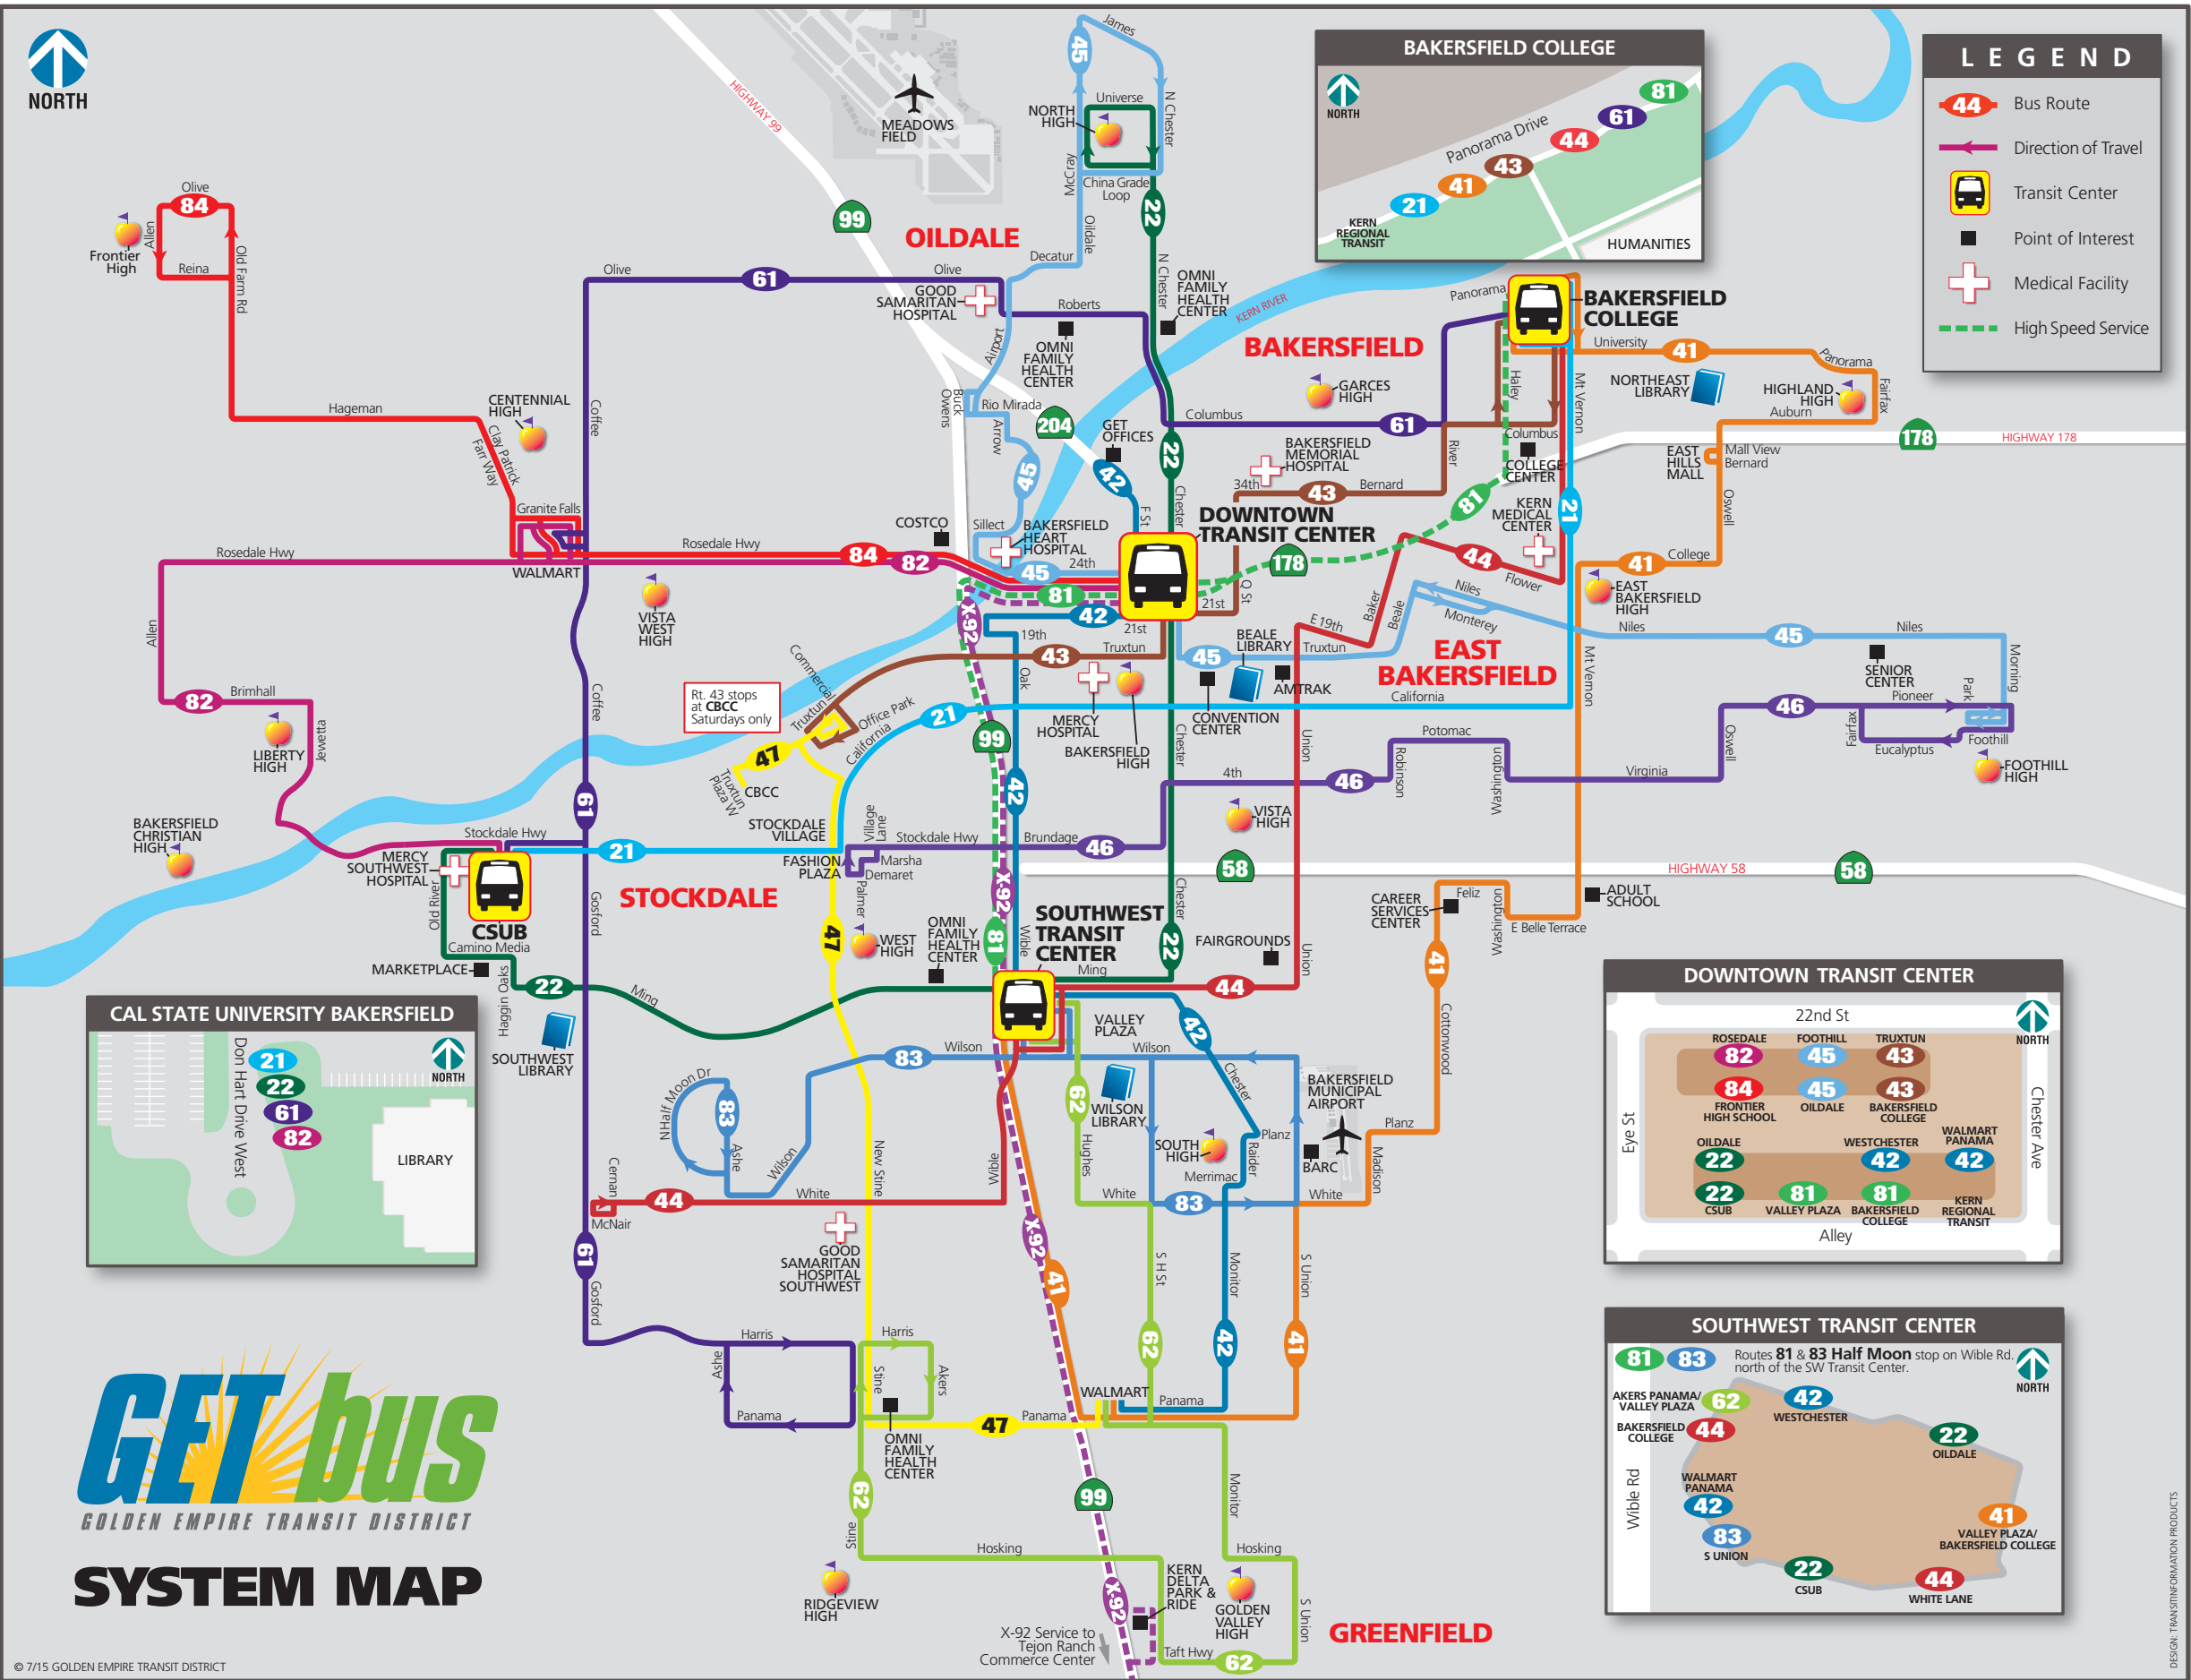

NORTH

LEGEND

- Bus Route
- Direction of Travel
- Transit Center
- Point of Interest
- Medical Facility
- High Speed Service

BAKERSFIELD COLLEGE

DOWNTOWN TRANSIT CENTER

| | | |
|-----------------------------------|---------------------------|----------------------------------|
| ROSEDALE 82 | FOOTHILL 45 | TRUXTUN 43 |
| FRONTIER HIGH SCHOOL 84 | OILDALE 45 | BAKERSFIELD COLLEGE 43 |
| OILDALE 22 | WESTCHESTER 42 | WALMART PANAMA 42 |
| CSUB 22 | VALLEY PLAZA 81 | BAKERSFIELD COLLEGE 81 |
| | | KERN REGIONAL TRANSIT |

SOUTHWEST TRANSIT CENTER

Routes **81** & **83** Half Moon stop on Wible Rd. north of the SW Transit Center.

| | | |
|---|-----------------------------|--|
| AKERS PANAMA/ VALLEY PLAZA 62 | WESTCHESTER 42 | OILDALE 22 |
| BAKERSFIELD COLLEGE 44 | WALMART PANAMA 42 | VALLEY PLAZA/ BAKERSFIELD COLLEGE 41 |
| S UNION 83 | CSUB 22 | WHITE LANE 44 |

CAL STATE UNIVERSITY BAKERSFIELD

GET bus

GOLDEN EMPIRE TRANSIT DISTRICT

SYSTEM MAP