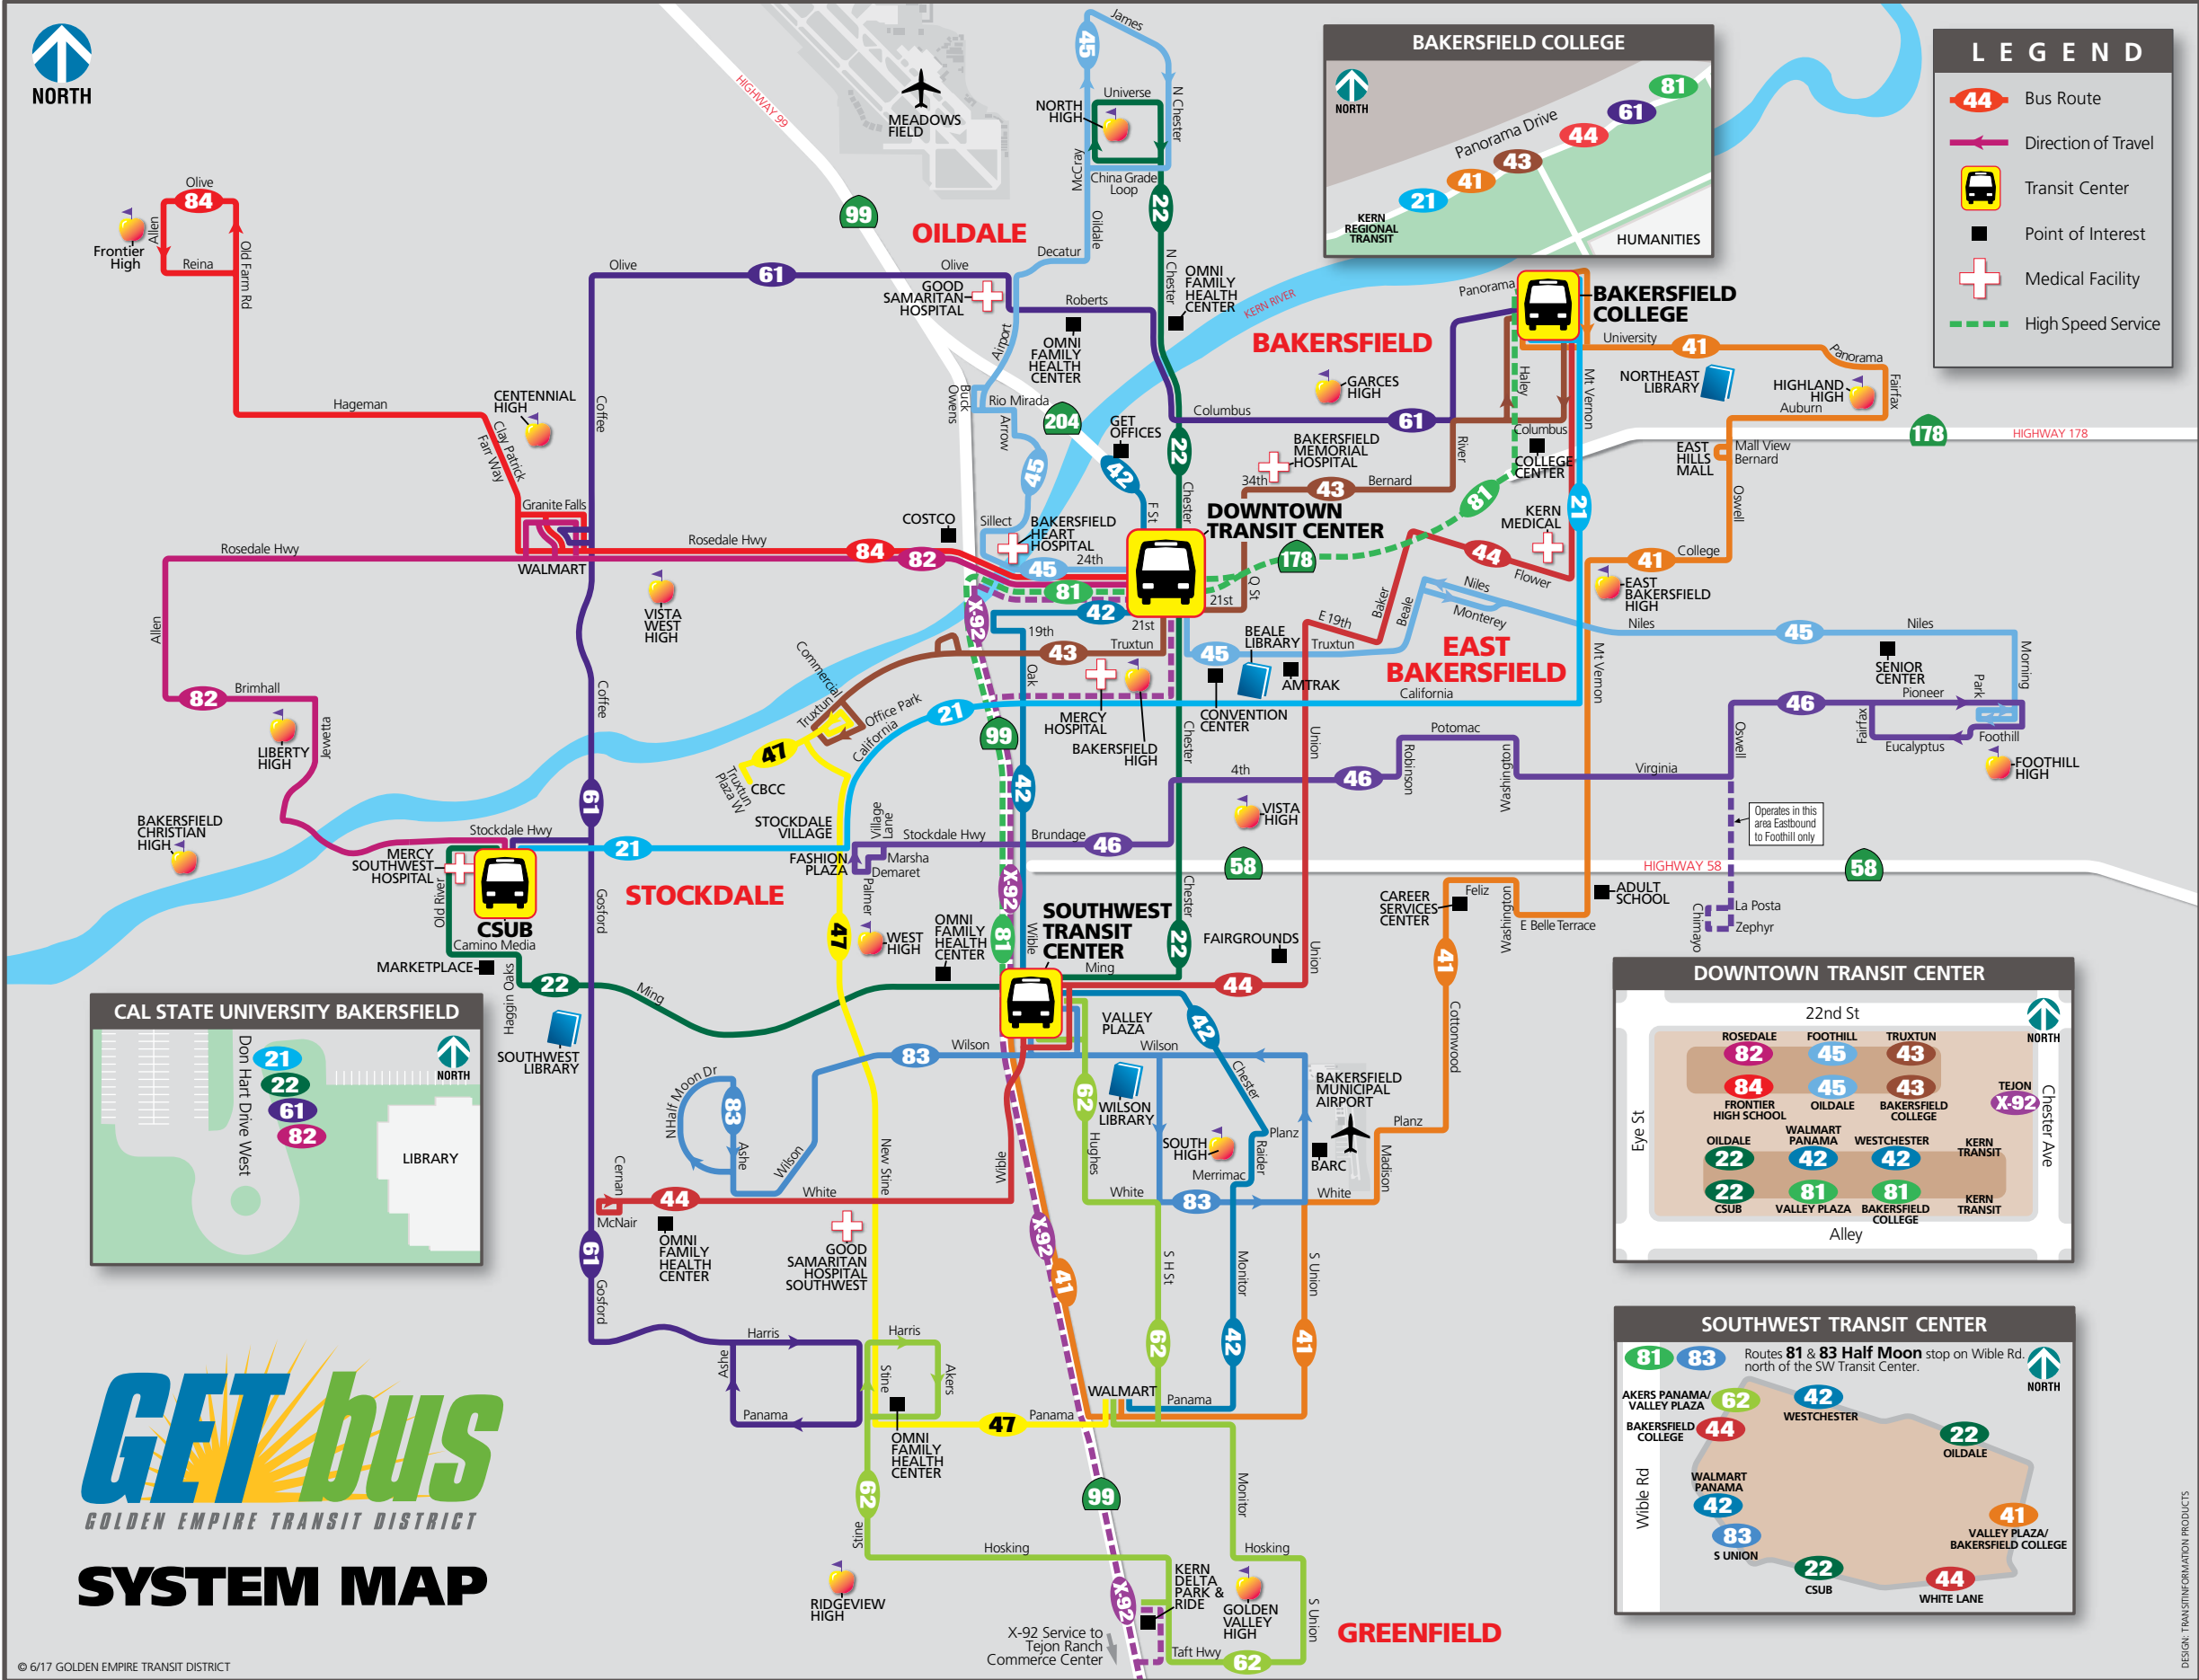

NORTH

LEGEND

- Bus Route
- Direction of Travel
- Transit Center
- Point of Interest
- Medical Facility
- High Speed Service

BAKERSFIELD COLLEGE

Map showing routes 21, 41, 43, 44, 61, 81 around Bakersfield College. Landmarks include Panorama Drive, Humanities, and Kern Regional Transit.

DOWNTOWN TRANSIT CENTER

Map showing routes 82, 45, 43, 84, 45, 43, 22, 42, 42, 22, 81, 81, 81 around Downtown Transit Center. Landmarks include 22nd St, Eye St, Chester Ave, and Alley.

SOUTHWEST TRANSIT CENTER

Map showing routes 81, 83, 62, 42, 44, 22, 41, 42, 83, 22, 44 around Southwest Transit Center. Landmarks include Wible Rd, Valley Plaza, Westchester, Oildale, White Lane, and CSUB.

GET bus

GOLDEN EMPIRE TRANSIT DISTRICT

SYSTEM MAP