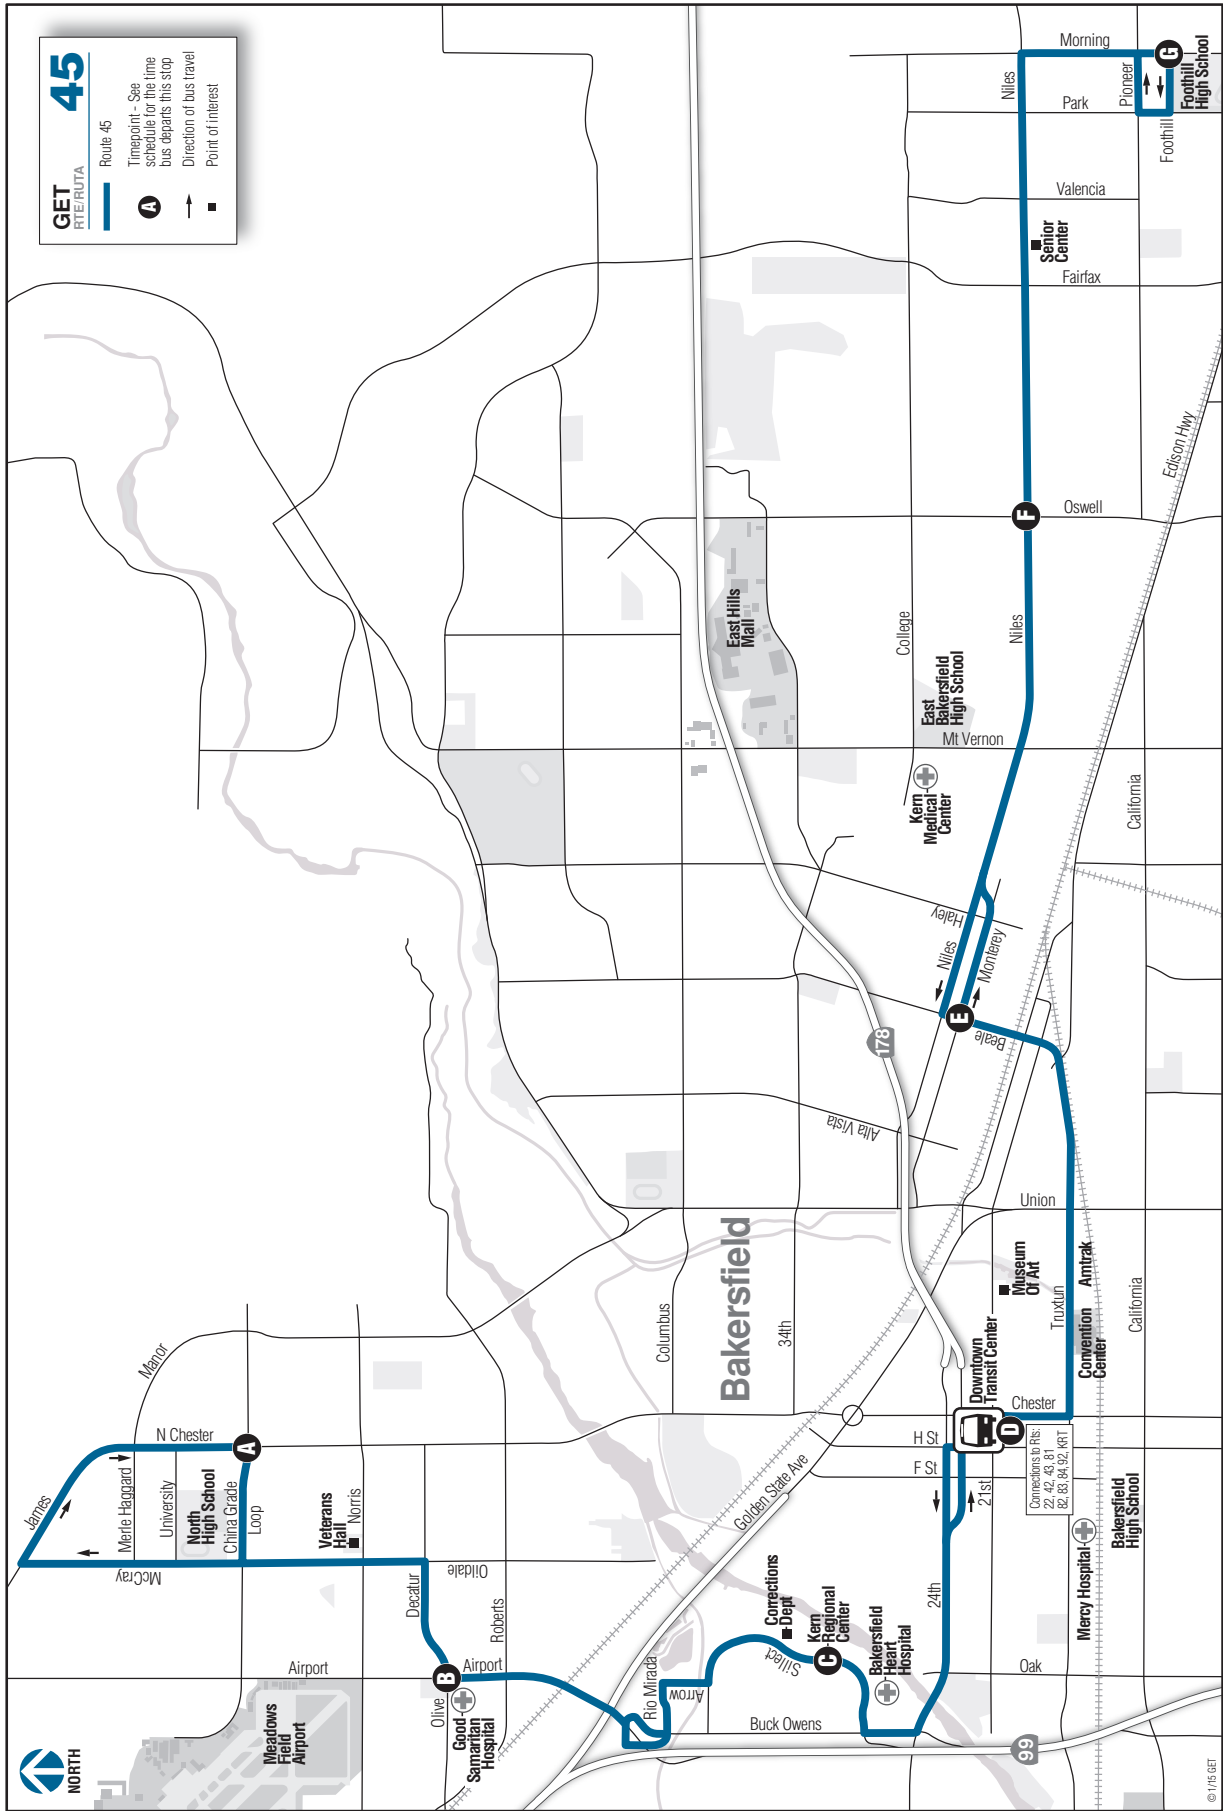

GET
RETRUTA

45

Route 45

Timepoint - See schedule for the time bus departs this stop

Direction of bus travel

Point of interest

(Route 45 continued on next page)

45		Oildale/Foothill			Eastbound Saturday & Sunday		
							Rumbo este sábado y domingo
N. SILLECT @							
N. CHESTER & CHINA GRADE	AIRPORT & OLIVE	KERN REGIONAL CENTER	DOWNTOWN TRANSIT CENTER	MONTEREY & BEALE	NILES & OSWELL	HWY 184 & FOOTHILL	
A	B	C	D	E	F	G	
-	-	-	6:55 AM	7:09 AM	7:21 AM	7:33 AM	
6:50 AM	7:01 AM	7:10 AM	7:25 AM	7:39 AM	7:51 AM	8:03 AM	
7:20 AM	7:31 AM	7:40 AM	7:55 AM	8:09 AM	8:21 AM	8:33 AM	
7:50 AM	8:01 AM	8:10 AM	8:25 AM	8:39 AM	8:51 AM	9:03 AM	
8:20 AM	8:31 AM	8:40 AM	8:55 AM	9:09 AM	9:21 AM	9:33 AM	
8:50 AM	9:01 AM	9:10 AM	9:25 AM	9:39 AM	9:51 AM	10:03 AM	
9:20 AM	9:31 AM	9:40 AM	9:55 AM	10:09 AM	10:21 AM	10:33 AM	
9:50 AM	10:01 AM	10:10 AM	10:25 AM	10:39 AM	10:51 AM	11:03 AM	
10:20 AM	10:31 AM	10:40 AM	10:55 AM	11:09 AM	11:21 AM	11:33 AM	
10:50 AM	11:01 AM	11:10 AM	11:25 AM	11:39 AM	11:51 AM	12:03 PM	
11:20 AM	11:31 AM	11:40 AM	11:55 AM	12:09 PM	12:21 PM	12:33 PM	
11:50 AM	12:01 PM	12:10 PM	12:25 PM	12:39 PM	12:51 PM	1:03 PM	
12:20 PM	12:31 PM	12:40 PM	12:55 PM	1:09 PM	1:21 PM	1:33 PM	
12:50 PM	1:01 PM	1:10 PM	1:25 PM	1:39 PM	1:51 PM	2:03 PM	
1:20 PM	1:31 PM	1:40 PM	1:55 PM	2:09 PM	2:21 PM	2:33 PM	
1:50 PM	2:01 PM	2:10 PM	2:25 PM	2:39 PM	2:51 PM	3:03 PM	
2:20 PM	2:31 PM	2:40 PM	2:55 PM	3:09 PM	3:21 PM	3:33 PM	
2:50 PM	3:01 PM	3:10 PM	3:25 PM	3:39 PM	3:51 PM	4:03 PM	
3:20 PM	3:31 PM	3:40 PM	3:55 PM	4:09 PM	4:21 PM	4:33 PM	
3:50 PM	4:01 PM	4:10 PM	4:25 PM	4:39 PM	4:51 PM	5:03 PM	
4:20 PM	4:31 PM	4:40 PM	4:55 PM	5:09 PM	5:21 PM	5:33 PM	
4:50 PM	5:01 PM	5:10 PM	5:25 PM	5:39 PM	5:51 PM	6:03 PM	
5:20 PM	5:31 PM	5:40 PM	5:55 PM	6:09 PM	6:21 PM	6:33 PM	
5:50 PM	6:01 PM	6:10 PM	6:25 PM	6:39 PM	6:51 PM	7:03 PM	
6:20 PM	6:31 PM	6:40 PM	6:50 PM	-	-	-	