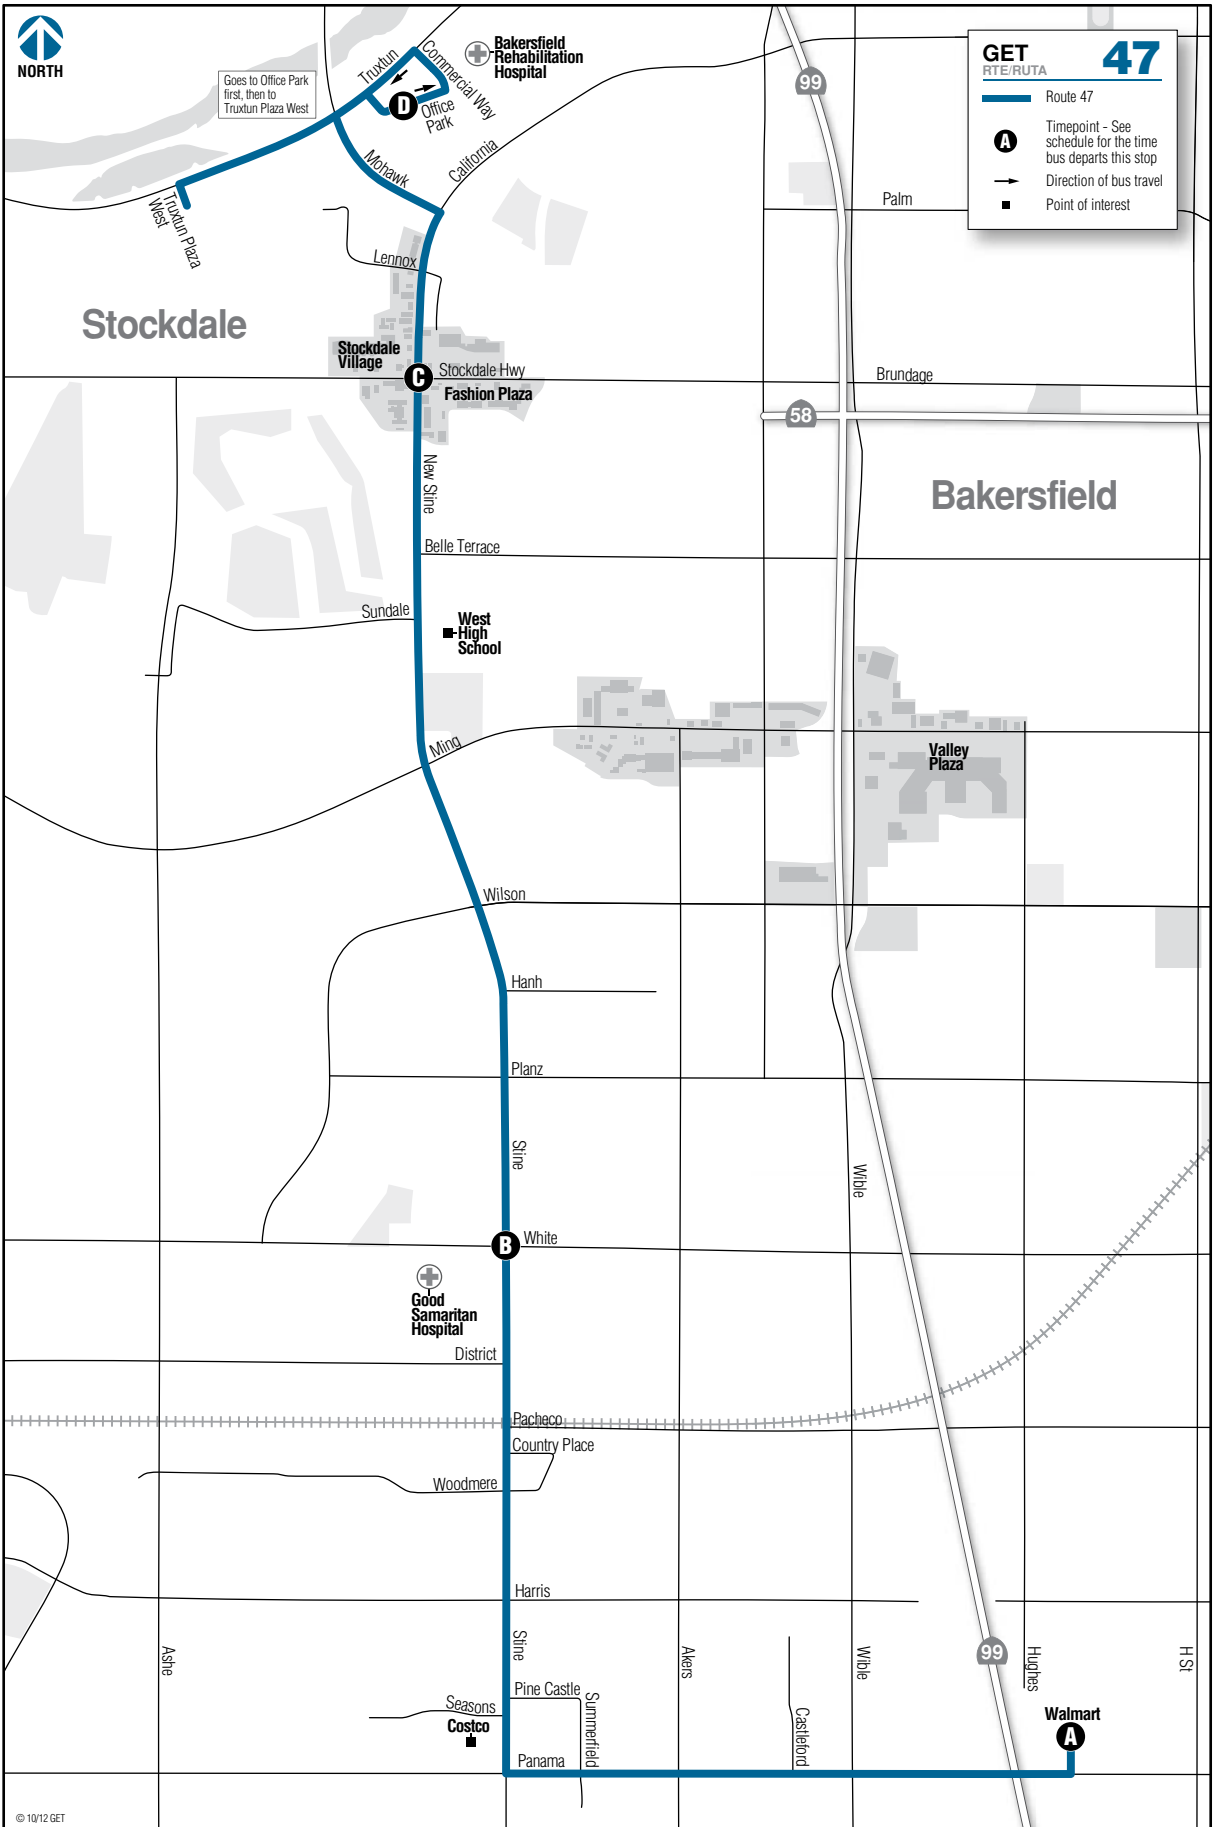

NORTH

GET 47

RTE/RUTA

- Route 47
- **A** Timepoint - See schedule for the time bus departs this stop
- → Direction of bus travel
- Point of interest

Stockdale

Bakersfield